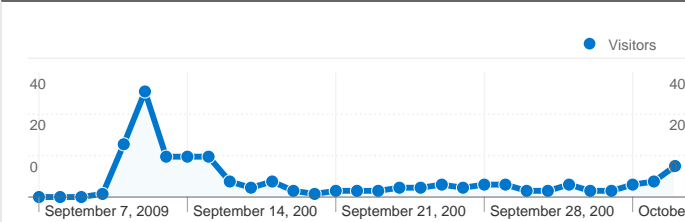

Site Usage

275 Visits

38.91% Bounce Rate

2,441 Pageviews

00:11:30 Avg. Time on Site

8.88 Pages/Visit

38.91% % New Visits

Visitors Overview

118 people visited this site

275 Visits

118 Absolute Unique Visitors

2,441 Pageviews

8.88 Average Pageviews

00:11:30 Time on Site

38.91% Bounce Rate

38.91% New Visits

All traffic sources sent a total of 275 visits

-  32.36% Direct Traffic
-  22.91% Referring Sites
-  44.73% Search Engines

- Search Engines
123.00 (44.73%)
- Direct Traffic
89.00 (32.36%)
- Referring Sites
63.00 (22.91%)

275 visits came from 15 countries/territories

Site Usage						
Visits	Pages/Visit	Avg. Time on Site	% New Visits	Bounce Rate		
275 % of Site Total: 100.00%	8.88 Site Avg: 8.88 (0.00%)	00:11:30 Site Avg: 00:11:30 (0.00%)	38.91% Site Avg: 38.91% (0.00%)	38.91% Site Avg: 38.91% (0.00%)		
Country/Territory	Visits	Pages/Visit	Avg. Time on Site	% New Visits	Bounce Rate	
United States	241	9.67	00:13:01	37.76%	38.17%	
Brazil	14	2.50	00:00:31	7.14%	42.86%	
Germany	3	4.33	00:00:22	33.33%	66.67%	
Barbados	3	3.67	00:00:46	33.33%	33.33%	
Italy	2	7.00	00:03:21	100.00%	50.00%	
Puerto Rico	2	3.00	00:00:44	50.00%	0.00%	
(not set)	2	5.00	00:02:16	100.00%	0.00%	
Qatar	1	4.00	00:01:30	100.00%	0.00%	
Russia	1	1.00	00:00:00	100.00%	100.00%	