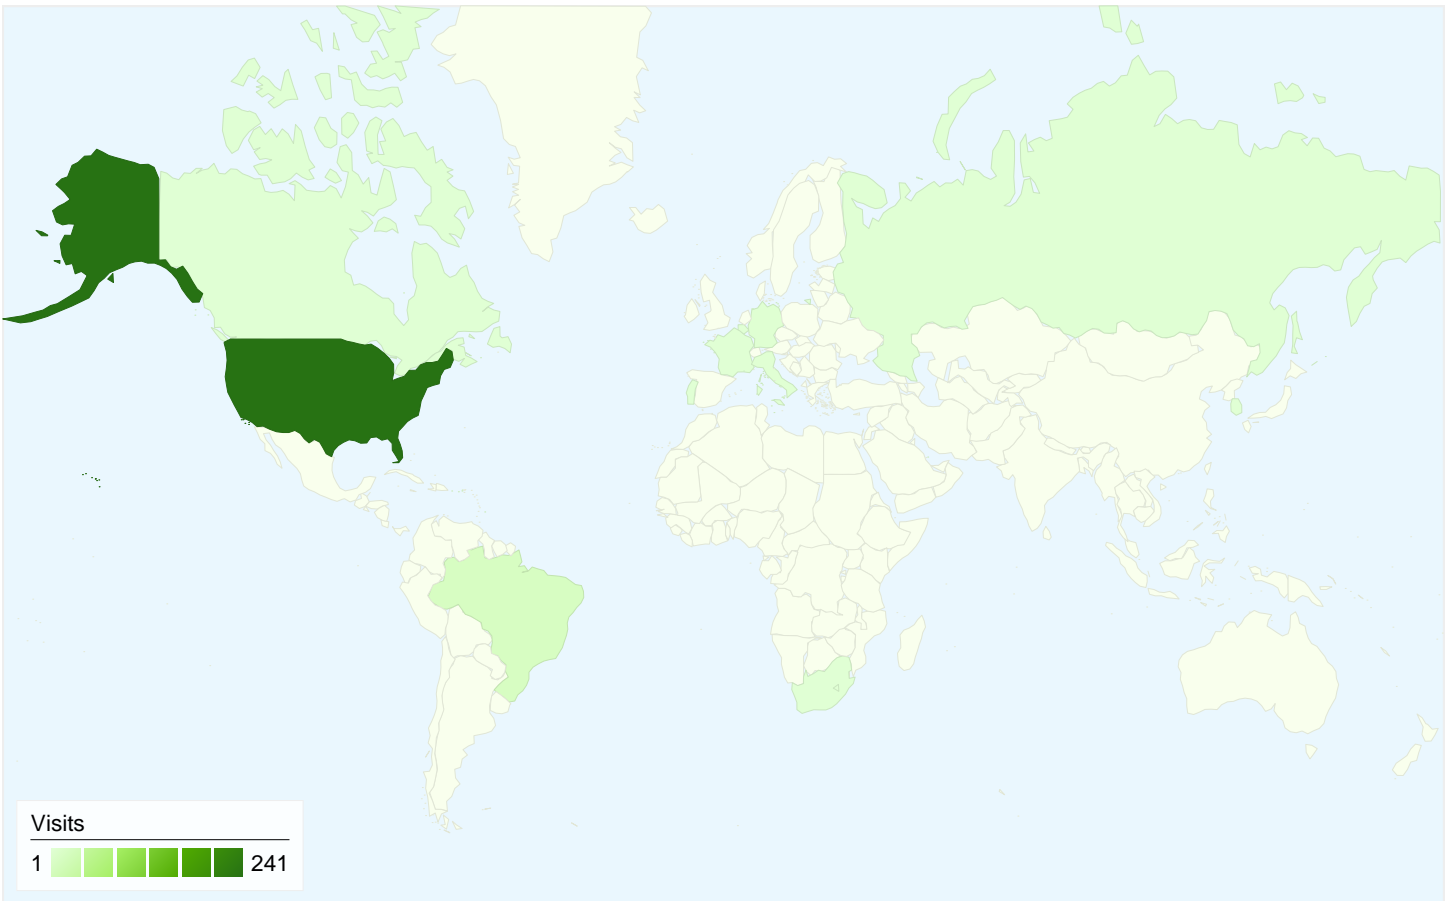

Visitors
118

Map Overlay world

Traffic Sources Overview

- **Search Engines**
123.00 (44.73%)
- **Direct Traffic**
89.00 (32.36%)
- **Referring Sites**
63.00 (22.91%)

Content Overview

Pages	Pageviews	% Pageviews
/	500	20.48%
/index.html	321	13.15%
/browse/cb-radios.html	282	11.55%
/cart.html	182	7.46%
/browse/featured-products.html	51	2.09%

118 people visited this site

275 Visits

118 Absolute Unique Visitors

2,441 Pageviews

8.88 Average Pageviews

00:11:30 Time on Site

38.91% Bounce Rate

38.91% New Visits

All traffic sources sent a total of 275 visits

-  32.36% Direct Traffic
-  22.91% Referring Sites
-  44.73% Search Engines

- Search Engines
123.00 (44.73%)
- Direct Traffic
89.00 (32.36%)
- Referring Sites
63.00 (22.91%)

275 visits came from 15 countries/territories

Site Usage						
Visits	Pages/Visit	Avg. Time on Site	% New Visits	Bounce Rate		
275 % of Site Total: 100.00%	8.88 Site Avg: 8.88 (0.00%)	00:11:30 Site Avg: 00:11:30 (0.00%)	38.91% Site Avg: 38.91% (0.00%)	38.91% Site Avg: 38.91% (0.00%)		
Country/Territory	Visits	Pages/Visit	Avg. Time on Site	% New Visits	Bounce Rate	
United States	241	9.67	00:13:01	37.76%	38.17%	
Brazil	14	2.50	00:00:31	7.14%	42.86%	
Germany	3	4.33	00:00:22	33.33%	66.67%	
Barbados	3	3.67	00:00:46	33.33%	33.33%	
Italy	2	7.00	00:03:21	100.00%	50.00%	
Puerto Rico	2	3.00	00:00:44	50.00%	0.00%	
(not set)	2	5.00	00:02:16	100.00%	0.00%	
Qatar	1	4.00	00:01:30	100.00%	0.00%	
Russia	1	1.00	00:00:00	100.00%	100.00%	