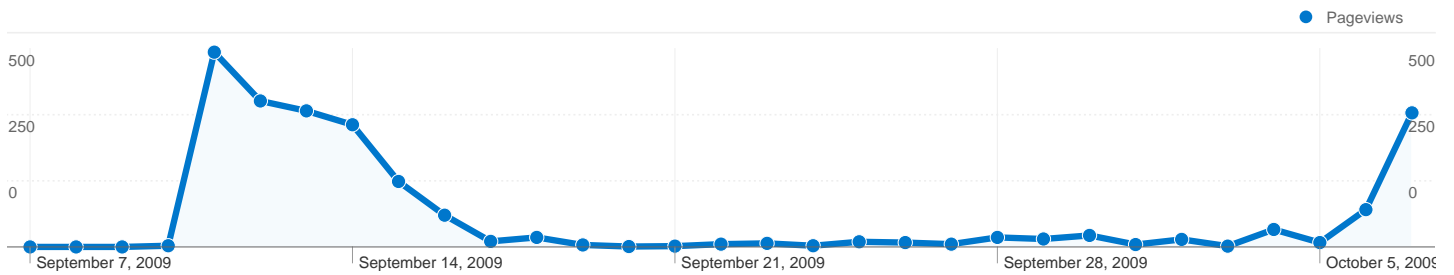

Pages on this site were viewed a total of 2,441 times

2,441 Pageviews

1,025 Unique Views

38.91% Bounce Rate

Top Content

Pages	Pageviews	% Pageviews
/	500	20.48%
/index.html	321	13.15%
/browse/cb-radios.html	282	11.55%
/cart.html	182	7.46%
/browse/featured-products.html	51	2.09%