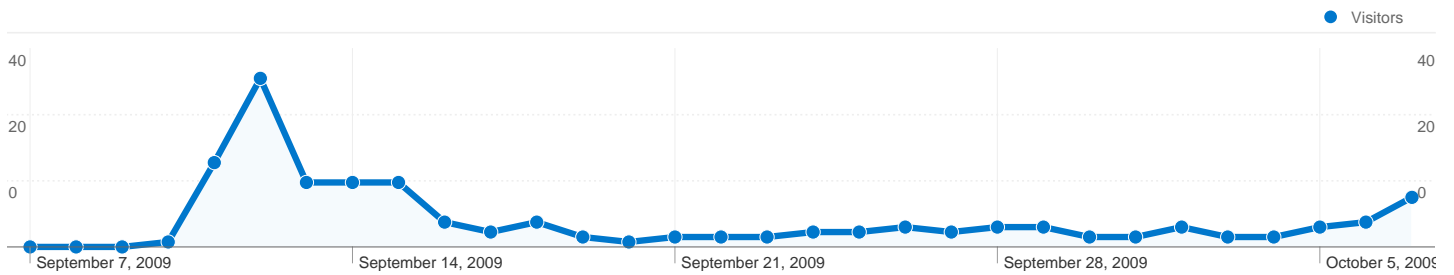

Site Usage

275 Visits

38.91% Bounce Rate

2,441 Pageviews

00:11:30 Avg. Time on Site

8.88 Pages/Visit

38.91% % New Visits

Visitors Overview

118 people visited this site

275 Visits

118 Absolute Unique Visitors

2,441 Pageviews

8.88 Average Pageviews

00:11:30 Time on Site

38.91% Bounce Rate

38.91% New Visits

All traffic sources sent a total of 275 visits

-  32.36% Direct Traffic
-  22.91% Referring Sites
-  44.73% Search Engines

- Search Engines
123.00 (44.73%)
- Direct Traffic
89.00 (32.36%)
- Referring Sites
63.00 (22.91%)

275 visits came from 15 countries/territories

Site Usage						
Visits	Pages/Visit	Avg. Time on Site	% New Visits	Bounce Rate		
275 % of Site Total: 100.00%	8.88 Site Avg: 8.88 (0.00%)	00:11:30 Site Avg: 00:11:30 (0.00%)	38.91% Site Avg: 38.91% (0.00%)	38.91% Site Avg: 38.91% (0.00%)		
Country/Territory	Visits	Pages/Visit	Avg. Time on Site	% New Visits	Bounce Rate	
United States	241	9.67	00:13:01	37.76%	38.17%	
Brazil	14	2.50	00:00:31	7.14%	42.86%	
Germany	3	4.33	00:00:22	33.33%	66.67%	
Barbados	3	3.67	00:00:46	33.33%	33.33%	
Italy	2	7.00	00:03:21	100.00%	50.00%	
Puerto Rico	2	3.00	00:00:44	50.00%	0.00%	
(not set)	2	5.00	00:02:16	100.00%	0.00%	
Qatar	1	4.00	00:01:30	100.00%	0.00%	
Russia	1	1.00	00:00:00	100.00%	100.00%	