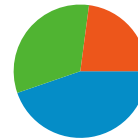

- Search Engines
  123.00 (44.73%)
- Direct Traffic
  89.00 (32.36%)
- Referring Sites
  63.00 (22.91%)

Top Traffic Sources

Sources	Visits	% visits	Keywords	Visits	% visits
(direct) ((none))	89	32.36%	(not set)	51	41.46%
google (cpc)	51	18.55%	site:cbshop.biz	13	10.57%
yahoo (organic)	49	17.82%	bendix king emh5990a mods	12	9.76%
google (organic)	22	8.00%	realistic patrolman scanner	9	7.32%
otrjobs.net (referral)	21	7.64%	bcd396xt scanner	6	4.88%