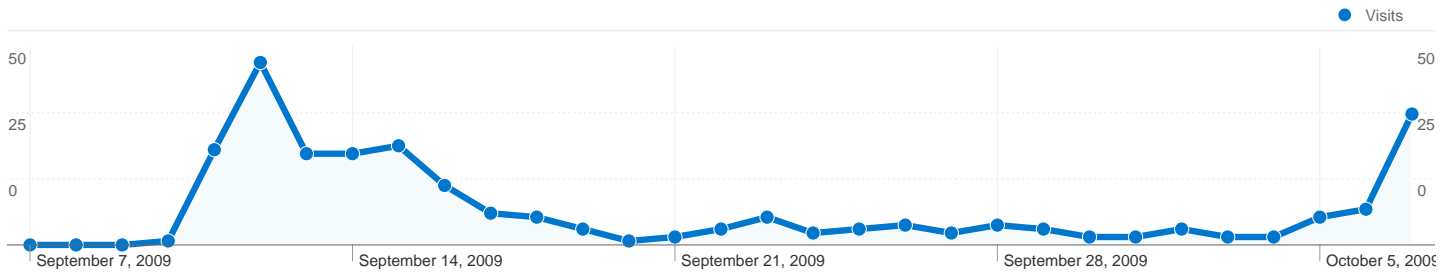

Site Usage

275 Visits

38.91% Bounce Rate

2,441 Pageviews

00:11:30 Avg. Time on Site

8.88 Pages/Visit

38.91% % New Visits

Visitors Overview

118 people visited this site

275 Visits

118 Absolute Unique Visitors

2,441 Pageviews

8.88 Average Pageviews

00:11:30 Time on Site

38.91% Bounce Rate

38.91% New Visits

All traffic sources sent a total of 275 visits

-  32.36% Direct Traffic
-  22.91% Referring Sites
-  44.73% Search Engines

- Search Engines
123.00 (44.73%)
- Direct Traffic
89.00 (32.36%)
- Referring Sites
63.00 (22.91%)

275 visits came from 15 countries/territories

Site Usage						
Visits	Pages/Visit	Avg. Time on Site	% New Visits	Bounce Rate		
275 % of Site Total: 100.00%	8.88 Site Avg: 8.88 (0.00%)	00:11:30 Site Avg: 00:11:30 (0.00%)	38.91% Site Avg: 38.91% (0.00%)	38.91% Site Avg: 38.91% (0.00%)		
Country/Territory	Visits	Pages/Visit	Avg. Time on Site	% New Visits	Bounce Rate	
United States	241	9.67	00:13:01	37.76%	38.17%	
Brazil	14	2.50	00:00:31	7.14%	42.86%	
Germany	3	4.33	00:00:22	33.33%	66.67%	
Barbados	3	3.67	00:00:46	33.33%	33.33%	
Italy	2	7.00	00:03:21	100.00%	50.00%	
Puerto Rico	2	3.00	00:00:44	50.00%	0.00%	
(not set)	2	5.00	00:02:16	100.00%	0.00%	
Qatar	1	4.00	00:01:30	100.00%	0.00%	
Russia	1	1.00	00:00:00	100.00%	100.00%	