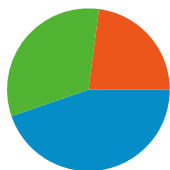

Site Usage

275 Visits

38.91% Bounce Rate

2,441 Pageviews

00:11:30 Avg. Time on Site

8.88 Pages/Visit

38.91% % New Visits

Visitors Overview

Visitors
118

Map Overlay world

Traffic Sources Overview

- **Search Engines**
123.00 (44.73%)
- **Direct Traffic**
89.00 (32.36%)
- **Referring Sites**
63.00 (22.91%)

Content Overview

Pages	Pageviews	% Pageviews
/	500	20.48%
/index.html	321	13.15%
/browse/cb-radios.html	282	11.55%
/cart.html	182	7.46%
/browse/featured-products.html	51	2.09%

All traffic sources sent a total of 275 visits

-  32.36% Direct Traffic
-  22.91% Referring Sites
-  44.73% Search Engines

- Search Engines
123.00 (44.73%)
- Direct Traffic
89.00 (32.36%)
- Referring Sites
63.00 (22.91%)

275 visits came from 15 countries/territories

Site Usage						
Visits	Pages/Visit	Avg. Time on Site	% New Visits	Bounce Rate		
275 % of Site Total: 100.00%	8.88 Site Avg: 8.88 (0.00%)	00:11:30 Site Avg: 00:11:30 (0.00%)	38.91% Site Avg: 38.91% (0.00%)	38.91% Site Avg: 38.91% (0.00%)		
Country/Territory	Visits	Pages/Visit	Avg. Time on Site	% New Visits	Bounce Rate	
United States	241	9.67	00:13:01	37.76%	38.17%	
Brazil	14	2.50	00:00:31	7.14%	42.86%	
Germany	3	4.33	00:00:22	33.33%	66.67%	
Barbados	3	3.67	00:00:46	33.33%	33.33%	
Italy	2	7.00	00:03:21	100.00%	50.00%	
Puerto Rico	2	3.00	00:00:44	50.00%	0.00%	
(not set)	2	5.00	00:02:16	100.00%	0.00%	
Qatar	1	4.00	00:01:30	100.00%	0.00%	
Russia	1	1.00	00:00:00	100.00%	100.00%	