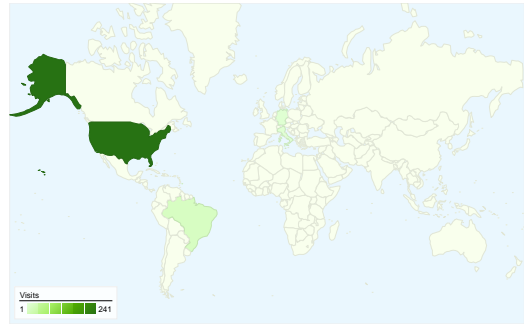

Site Usage

275 Visits

38.91% Bounce Rate

2,441 Pageviews

00:11:30 Avg. Time on Site

8.88 Pages/Visit

38.91% % New Visits

Visitors Overview

Visitors
118

Map Overlay world

Traffic Sources Overview

- **Search Engines**
123.00 (44.73%)
- **Direct Traffic**
89.00 (32.36%)
- **Referring Sites**
63.00 (22.91%)

Content Overview

Pages	Pageviews	% Pageviews
/	500	20.48%
/index.html	321	13.15%
/browse/cb-radios.html	282	11.55%
/cart.html	182	7.46%
/browse/featured-products.html	51	2.09%

All traffic sources sent a total of 275 visits

-  32.36% Direct Traffic
-  22.91% Referring Sites
-  44.73% Search Engines

- Search Engines
123.00 (44.73%)
- Direct Traffic
89.00 (32.36%)
- Referring Sites
63.00 (22.91%)

275 visits came from 15 countries/territories

Site Usage						
Visits	Pages/Visit	Avg. Time on Site	% New Visits	Bounce Rate		
275 % of Site Total: 100.00%	8.88 Site Avg: 8.88 (0.00%)	00:11:30 Site Avg: 00:11:30 (0.00%)	38.91% Site Avg: 38.91% (0.00%)	38.91% Site Avg: 38.91% (0.00%)		
Country/Territory	Visits	Pages/Visit	Avg. Time on Site	% New Visits	Bounce Rate	
United States	241	9.67	00:13:01	37.76%	38.17%	
Brazil	14	2.50	00:00:31	7.14%	42.86%	
Germany	3	4.33	00:00:22	33.33%	66.67%	
Barbados	3	3.67	00:00:46	33.33%	33.33%	
Italy	2	7.00	00:03:21	100.00%	50.00%	
Puerto Rico	2	3.00	00:00:44	50.00%	0.00%	
(not set)	2	5.00	00:02:16	100.00%	0.00%	
Qatar	1	4.00	00:01:30	100.00%	0.00%	
Russia	1	1.00	00:00:00	100.00%	100.00%	